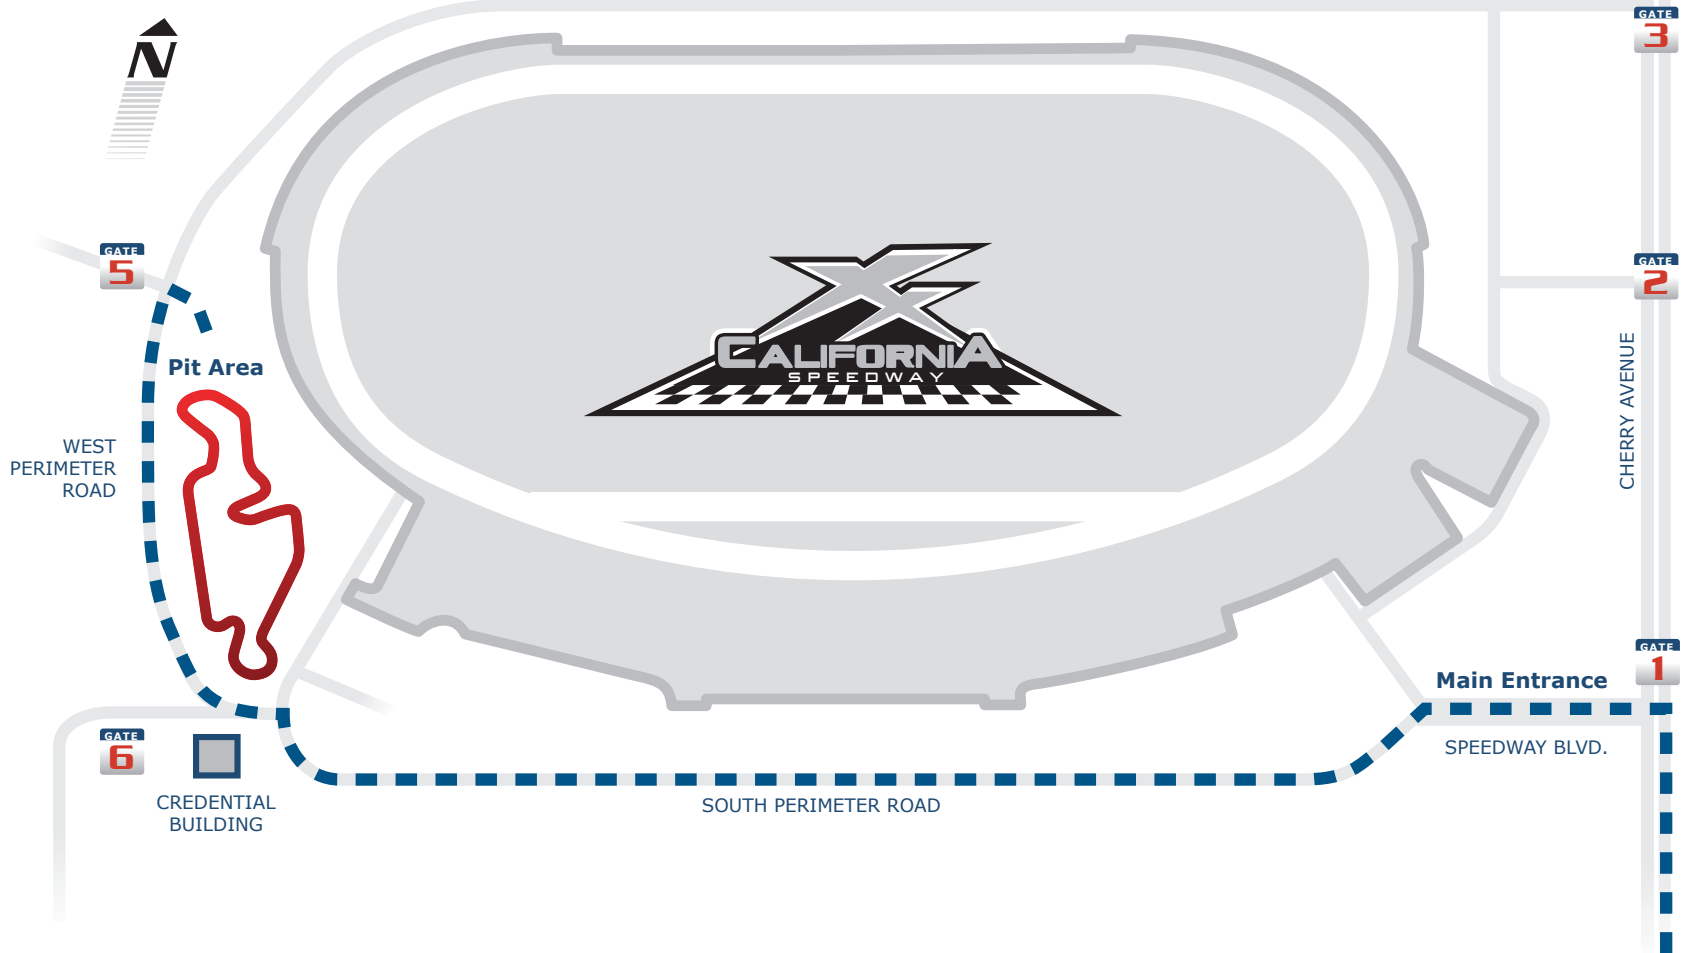

METROLINK STATION

Directions to Track

Turn left into Gate 1 and follow signs for the kart track paddock.

The Premier Racing Facility
CalSpeed
KARTING

www.calspeedkarting.com