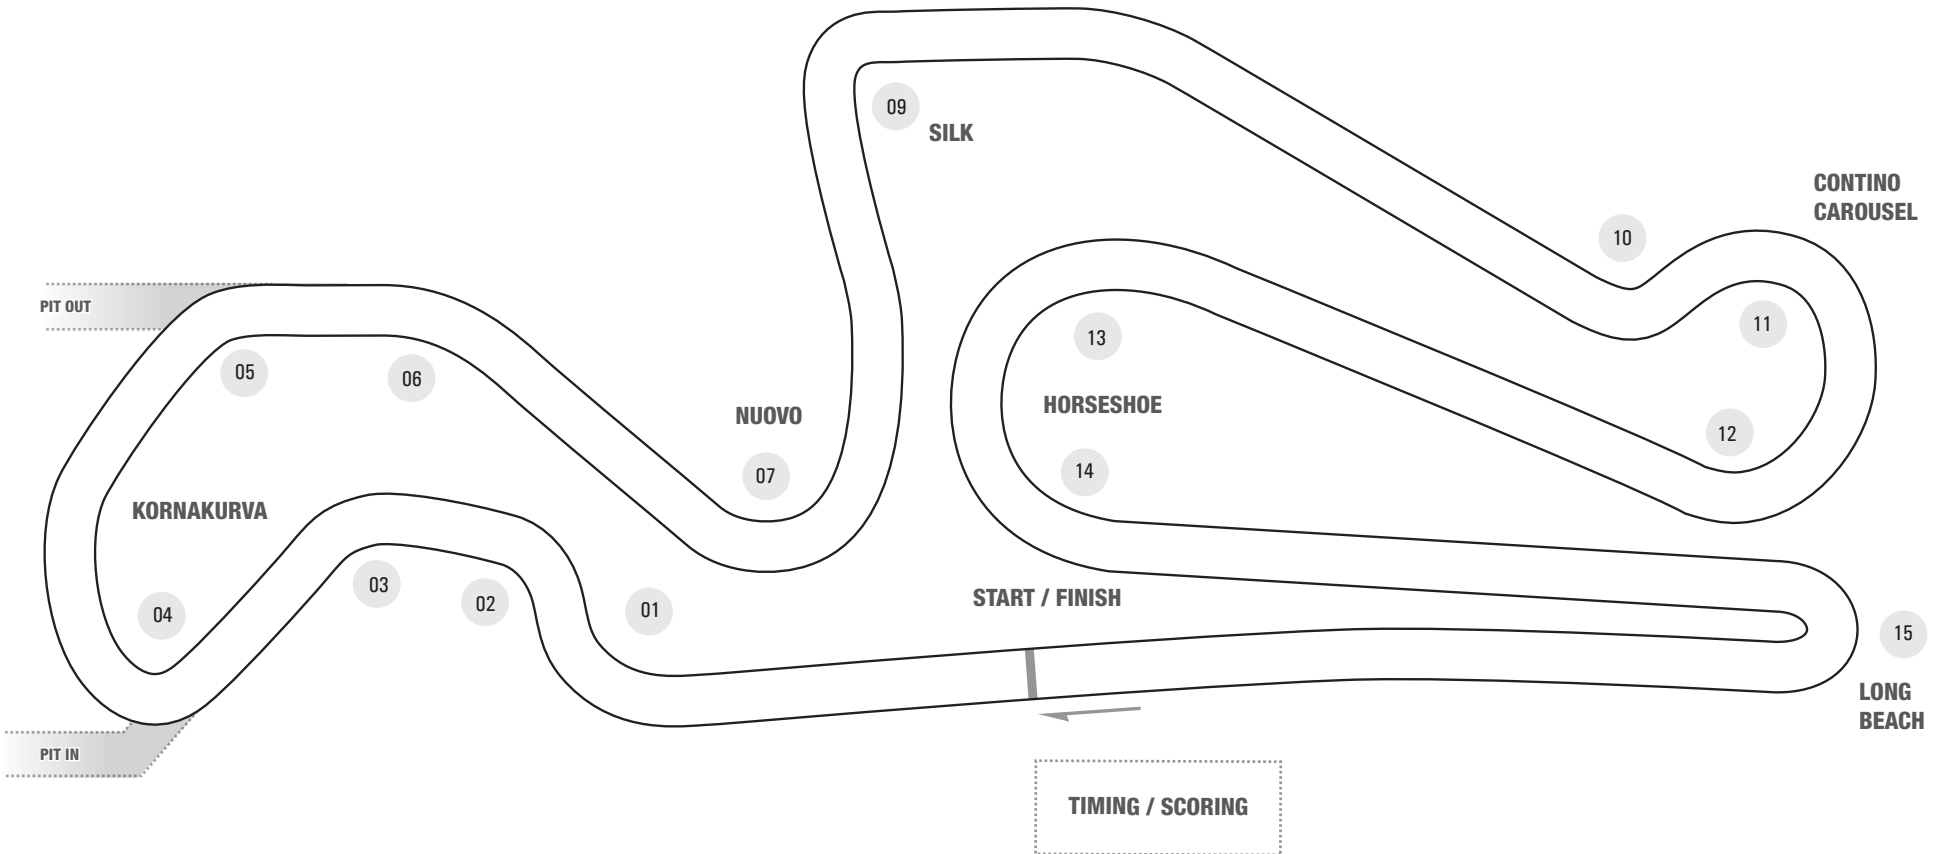

TOTAL LENGTH:	TRACK WIDTH:	COURSE DIRECTION:	TIMING BEACON:
.625 MILES / 1 KM	30 FT. / 9.1 METERS	 CLOCKWISE	DRIVERS' LEFT

CLASSICO COURSE

TOTAL LENGTH:	TRACK WIDTH:	COURSE DIRECTION:	TIMING BEACON:
.750 MILES / 1.20 KM	30 FT. / 9.1 METERS	 CLOCKWISE	DRIVERS' LEFT

NUOVO COURSE

CALSPEED KARTING » 9300 CHERRY AVE. FONTANA, CA 92335 » TEL (951) 506.9363 » CALSPPEEDKARTING.COM

TOTAL LENGTH:	TRACK WIDTH:	COURSE DIRECTION:	TIMING BEACON:
.750 MILES / 1.20 KM	30 FT. / 9.1 METERS	 CLOCKWISE	DRIVERS' LEFT

GRANDE COURSE