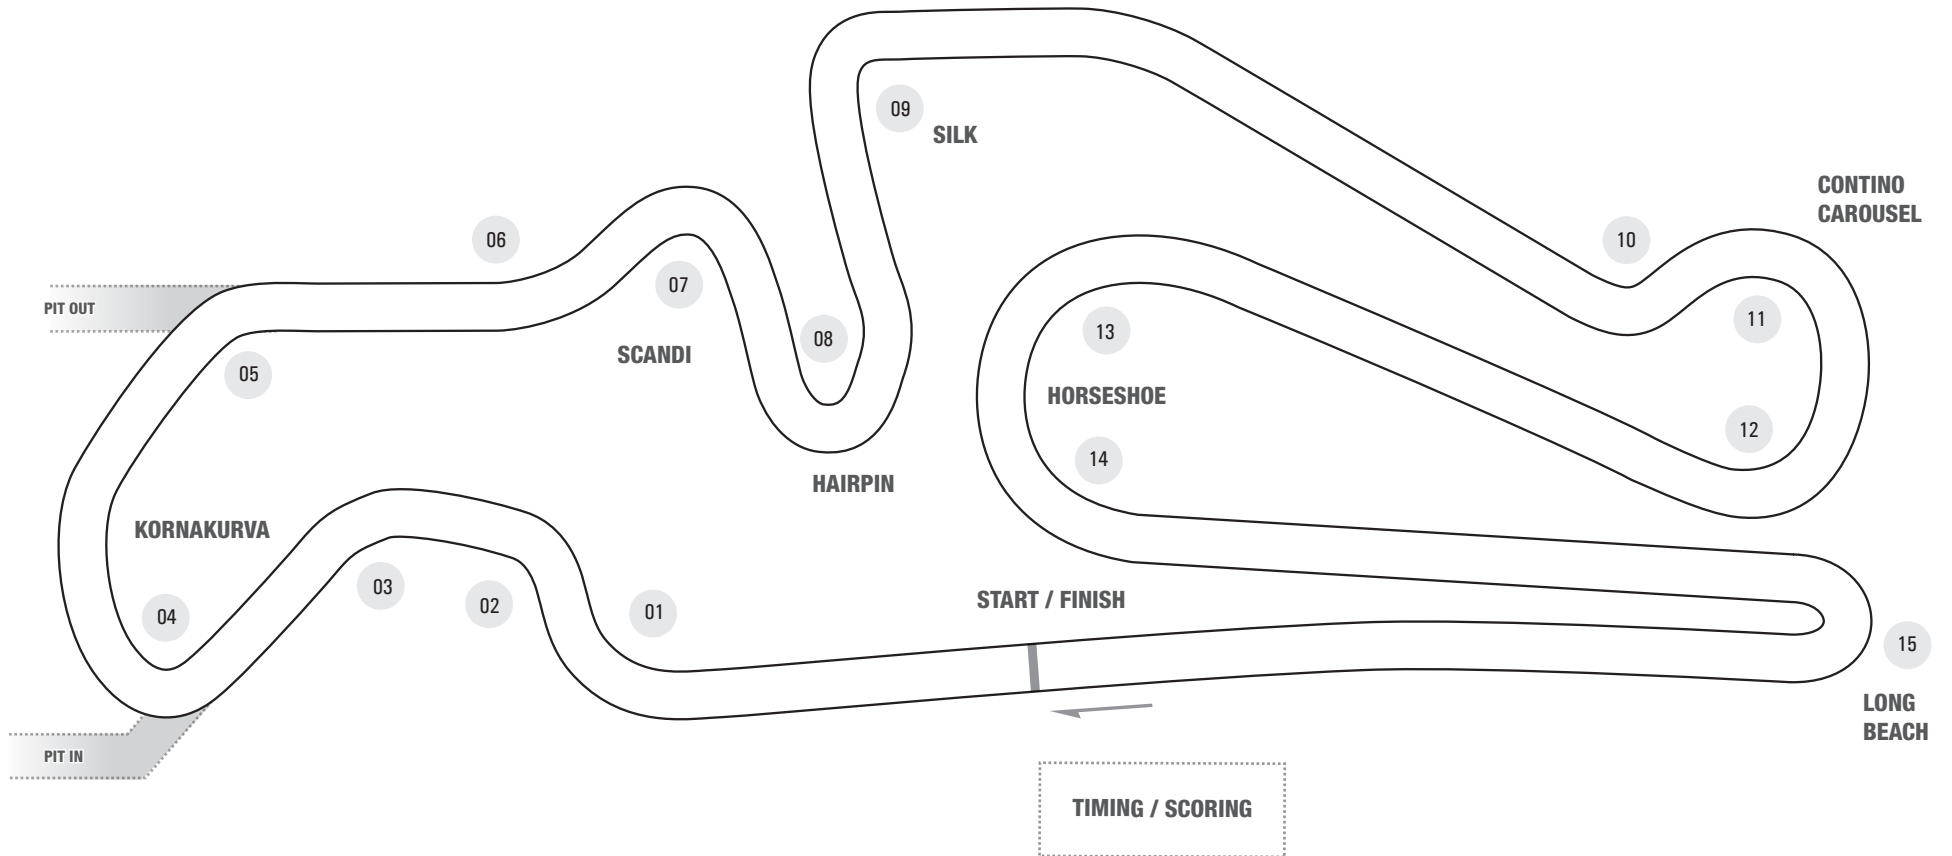

TOTAL LENGTH:	TRACK WIDTH:	COURSE DIRECTION:	TIMING BEACON:
.625 MILES / 1 KM	30 FT. / 9.1 METERS	 CLOCKWISE	DRIVERS' LEFT

CLASSICO COURSE

TOTAL LENGTH:	TRACK WIDTH:	COURSE DIRECTION:	TIMING BEACON:
.750 MILES / 1.20 KM	30 FT. / 9.1 METERS	 CLOCKWISE	DRIVERS' LEFT

NUOVO COURSE

CALSPEED KARTING » 9300 CHERRY AVE. FONTANA, CA 92335 » TEL (951) 506.9363 » CALSPPEEDKARTING.COM

TOTAL LENGTH:	TRACK WIDTH:	COURSE DIRECTION:	TIMING BEACON:
.750 MILES / 1.20 KM	30 FT. / 9.1 METERS	 CLOCKWISE	DRIVERS' LEFT

GRANDE COURSE